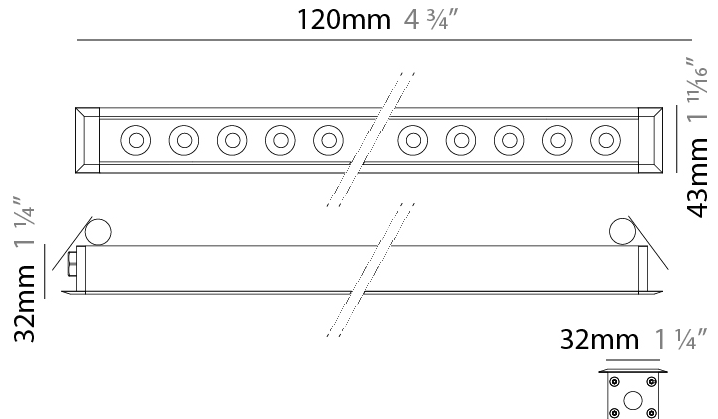

1. To build a product code in our configurator select the specify button on the base model # product page
2. To build a manual product code on this datasheet choose from the options listed below in blue font and add the suffix to the base model #

GENERAL

Series: Mini Corniche
Brand: Platek
Division: Exterior
Mounting Type: Recessed
Mounting Location: Ceiling
Subcategory: Downlight

PHYSICAL

Shape: Rectangle
Length (mm): 120
Length (in): 4 ¾
Width (mm): 43
Width (in): 1 ⅝
Height (mm): 32
Height (in): 1 ¼
Ceiling Thickness (mm): 2 - 13
Ceiling Thickness (in): 1/16 - 1/2
Light Distribution: Downlight
Installation Requirement: 36mm / 1 7/16" x 110mm / 4 5/16"
Diffuser: Clear tempered glass
Gasket: Gore-Tex valve to prevent condensation
Fixture Finish: [BLK](#) / [WHI](#) / [GRY](#) / [COR](#) / [ANT](#) / [BRZ](#)
Fixture Material: Extruded Aluminum

ELECTRICAL

Lamp Type: LED
Total Output Wattage (W): 6
Dimming: Bluetooth technology or DMX
Control Gear: DMX
Driver Included: No
Driver Location: Remote
Driver Type: Constant Current - Universal
Driver Class: Class 2
Input Voltage (V): 120 - 277
Constant Current (MA): 500

LED

Number of LEDs: 4
Color Temperature (°K): RGBW
CRI: >80 CRI
Lamp Life (hrs): 60000
Special LEDs offerings: RGBW

OPTICAL

Optic°: [26](#) / [40](#) / [ELL](#)

RATINGS AND CERTIFICATIONS

Certified By: Certified for North American Standards
IP rating: IP65
IK Rating: IK07
Bug Rating: B1 U0 G0